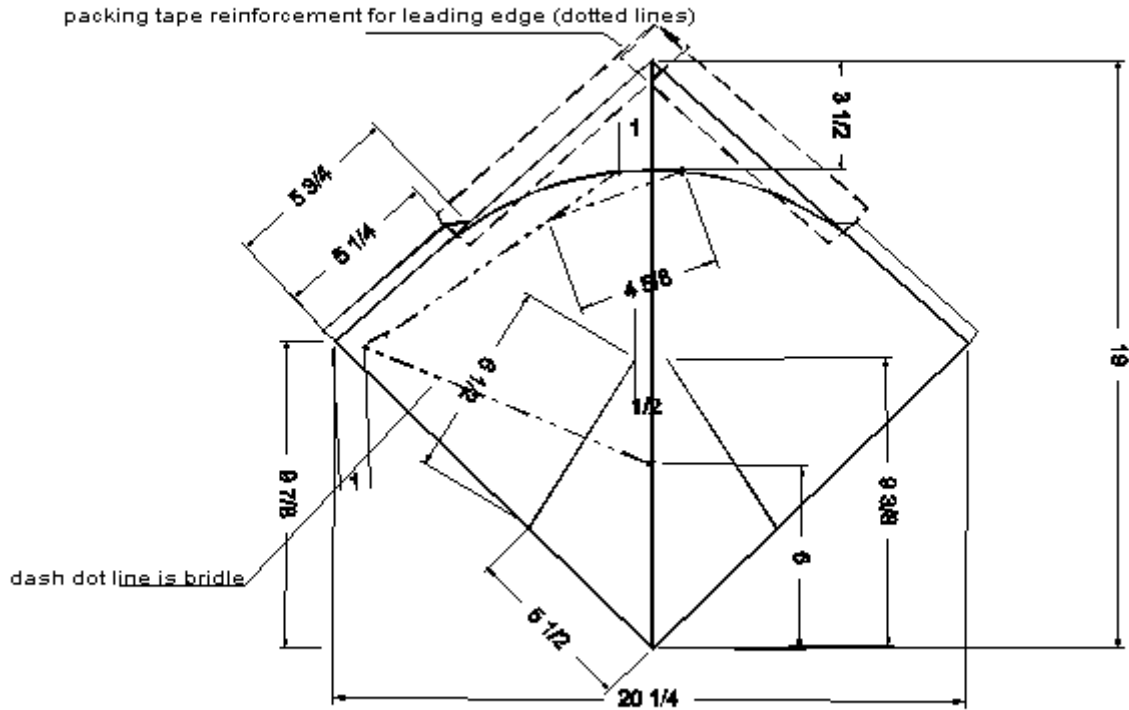

Here are two diagrams or plans of the BASF kite. On the pages following them is a 3-part full sized printable template that was drawn by Mathias Rosbund based on a tracing of my original template for the BASF.

Bruce's Almost Square Fighter (BASF)

Bow 23 7/8" long. Use 0.05 carbon fiber for winds 0.5 - 5 mph.
Use 0.06 carbon fiber for winds 3 - 9 mph.

Here's a more refined version of the diagram produced by Dennis Ische.