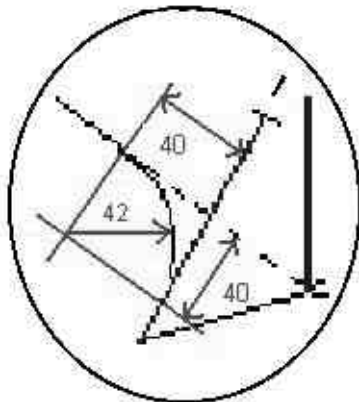

JOSEPHENE

By Peter Stauffer

TAIL DETAIL

- SPINE - Bamboo - 5*4
- TAIL STIFFENERS - 1.5*1.5 by 140 long
- BOW - Carbon - 1.75 Dia, 700 long

-  Fiberglass Reinforcing Tape
- SAIL - Mylar gift wrap**