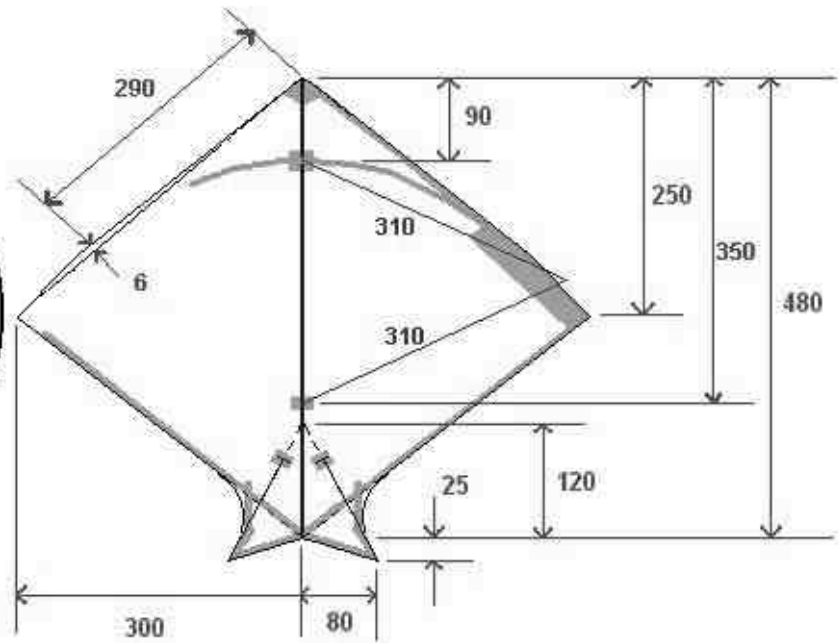

JOSEPHENE

By Peter Stauffer

TAIL DETAIL

- SPINE - Bamboo - 5*4
- TAIL STIFFENERS - 1.5*1.5 by 140 long
- BOW - Carbon - 1.75 Dia, 700 long

-  Fiberglass Reinforcing Tape
- SAIL - Mylar gift wrap**