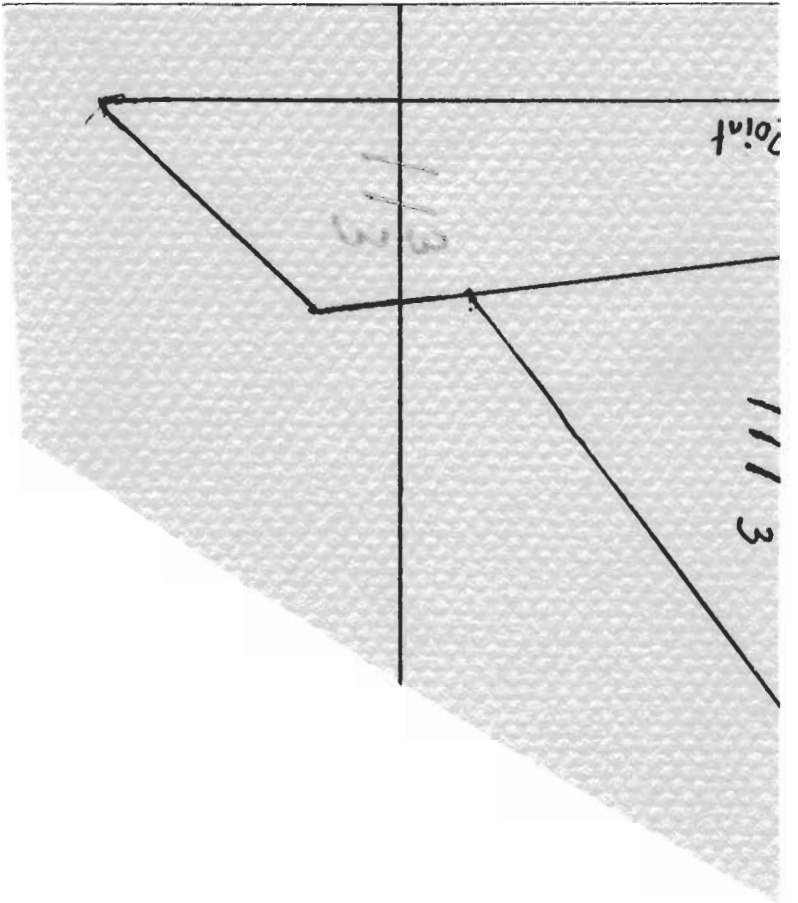

„Summer 05“

The „summer 05“ fighter is designed for light to middle wind conditions, the kite is easy manageable also for beginners !

The bow is a 0,05” carbon, the battens are 0,030”, you can also use only 4 battens but this will make the kite a little bit slower....

Important is the wide reinforcement on the leading edge.

I hope you will have fun with this kite

Gerhard

Austria, 16.07.05

Laminat

Summer 05
RL

2
|||

Box 0'05 Carbon